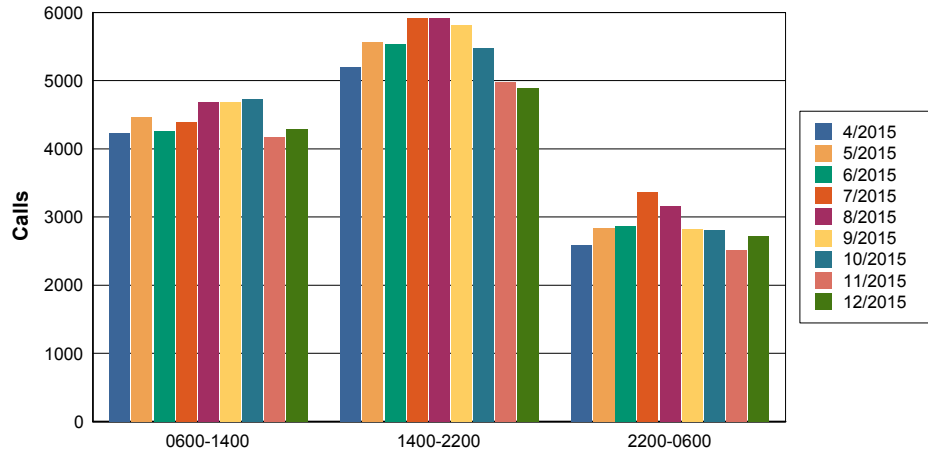

Calls Received by Day of the Week and Shift

For 2015

Calls Received by Day of the Week and Shift

	Total		0600-1400		1400-2200		2200-0600	
4/2015	12,019	100%	4,234	100%	5,193	100%	2,592	100%
5/2015	12,867	100%	4,469	100%	5,560	100%	2,838	100%
6/2015	12,666	100%	4,263	100%	5,531	100%	2,872	100%
7/2015	13,681	100%	4,395	100%	5,920	100%	3,366	100%
8/2015	13,770	100%	4,691	100%	5,921	100%	3,158	100%
9/2015	13,322	100%	4,680	100%	5,819	100%	2,823	100%
10/2015	13,028	100%	4,729	100%	5,485	100%	2,814	100%
11/2015	11,656	100%	4,167	100%	4,981	100%	2,508	100%
12/2015	11,901	100%	4,289	100%	4,891	100%	2,721	100%