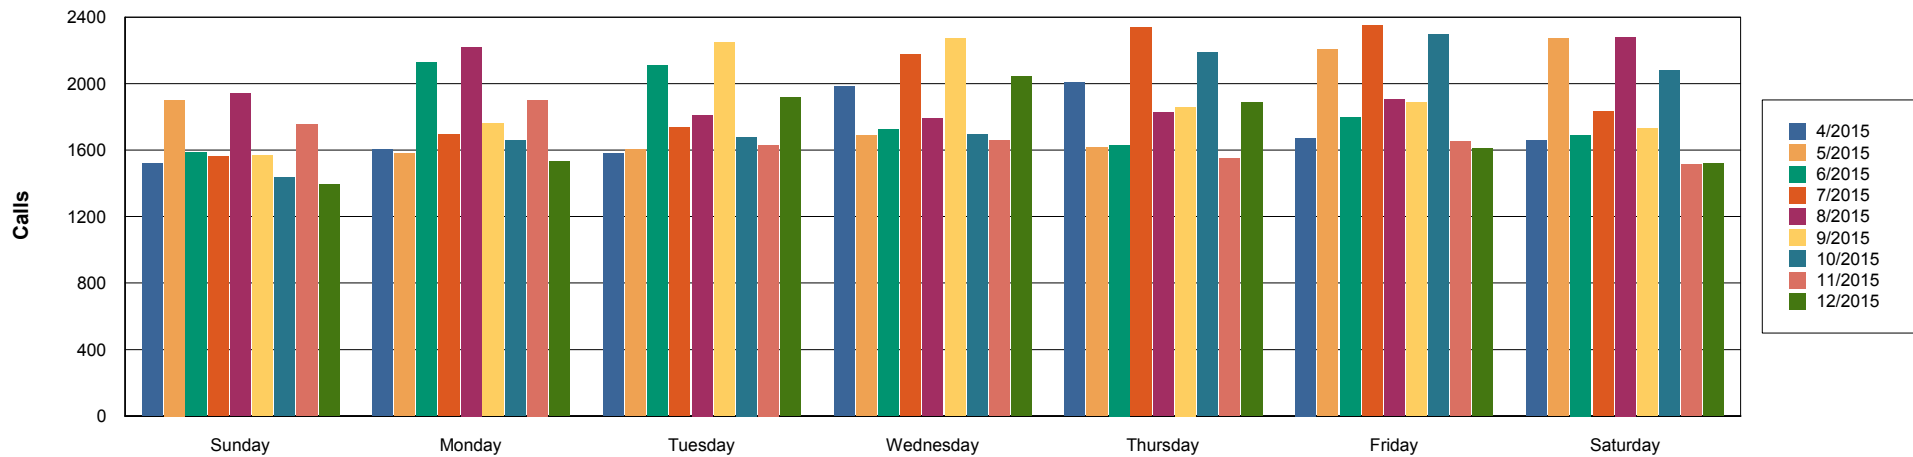

Calls Received by Day of Week

For 2015