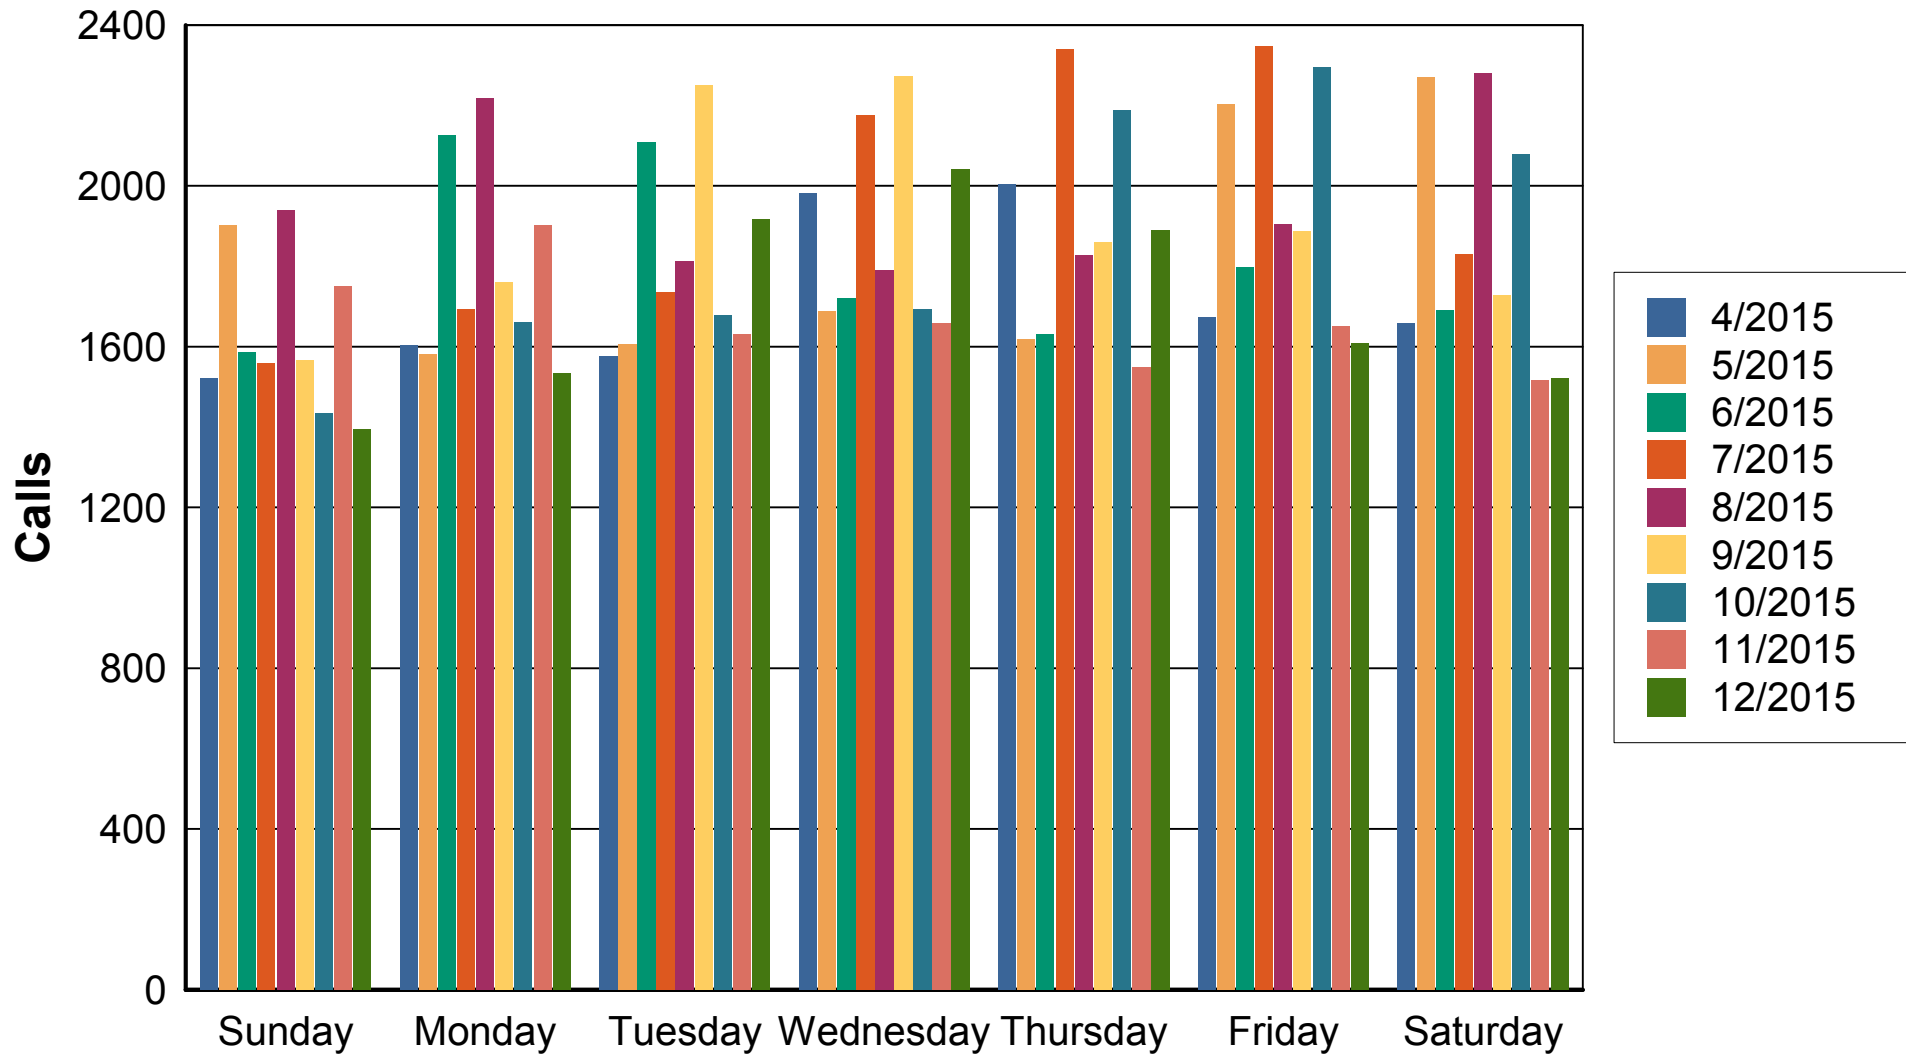

Calls Received by Day of Week and Month