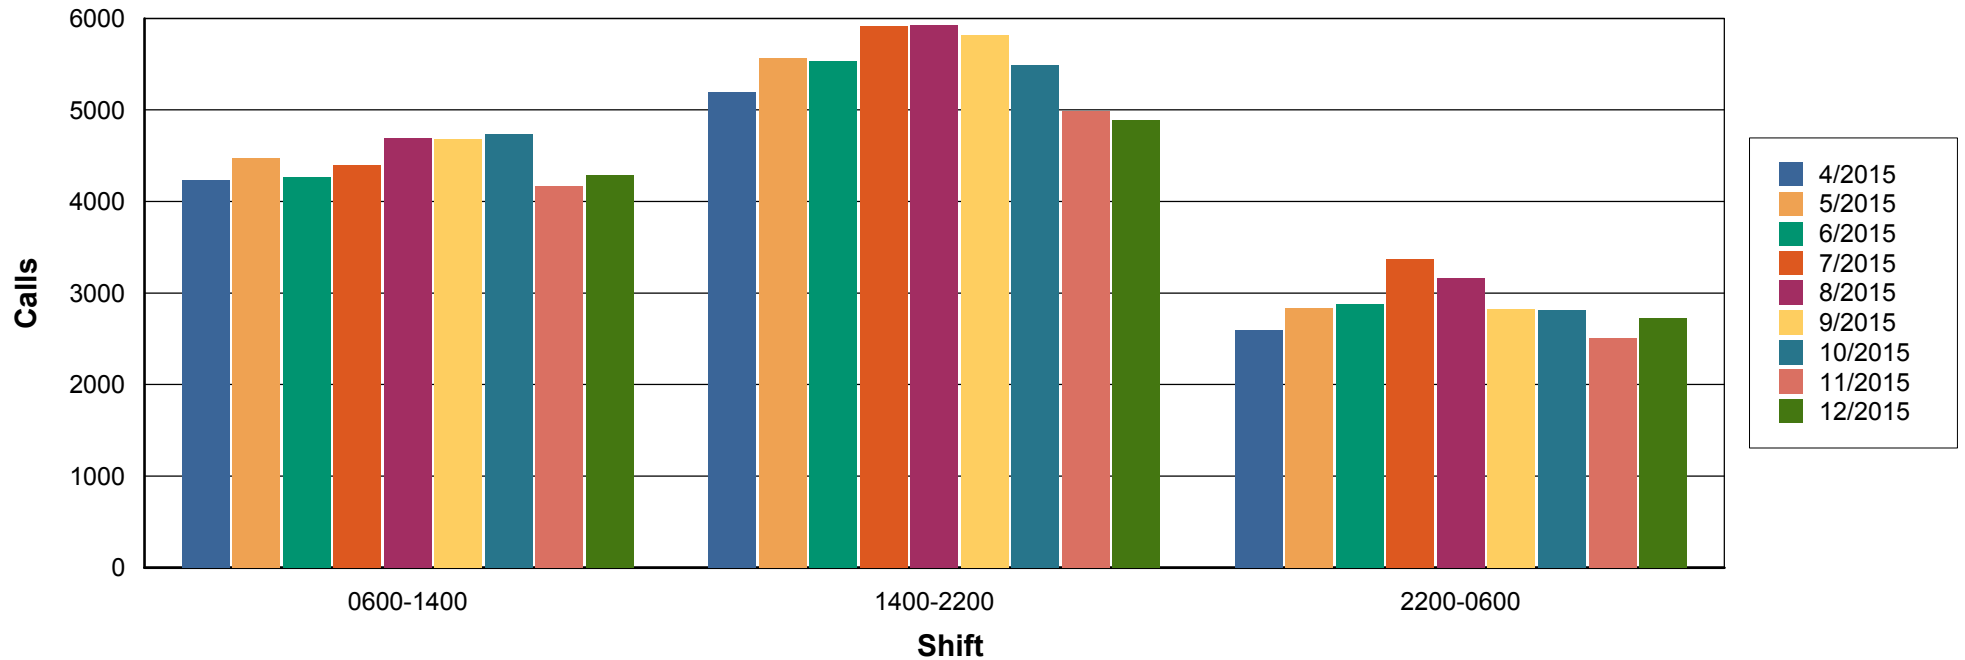

### Calls Received by Month and Shift

	Total		0600-1400		1400-2200		2200-0600	
<b>Total</b>	114,910	100%	39,917	35%	49,301	43%	25,692	22%
<b>4/2015</b>	12,019	100%	4,234	35%	5,193	43%	2,592	22%
<b>5/2015</b>	12,867	100%	4,469	35%	5,560	43%	2,838	22%